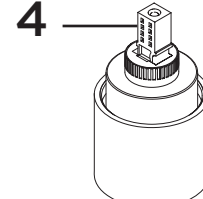

Product Code: RU SNK EF C
Revision: D2

8

9

1

2

3

4

5

7

6

1	Handle Assembly
2	Shroud
3	Cartridge Retaining Nut
4	Cartridge
5	Spout Seals Kit
6	M5x10 Screws (Pair)
7	Anti-Splash
8	Reinforcing Plate & Washer
9	EasyFit Tool
10	EasyFit Pack
11	Isolation Valves (Pair)
12	Molykote Grease
13	1/2" BSP Flexible Tails (Pair)