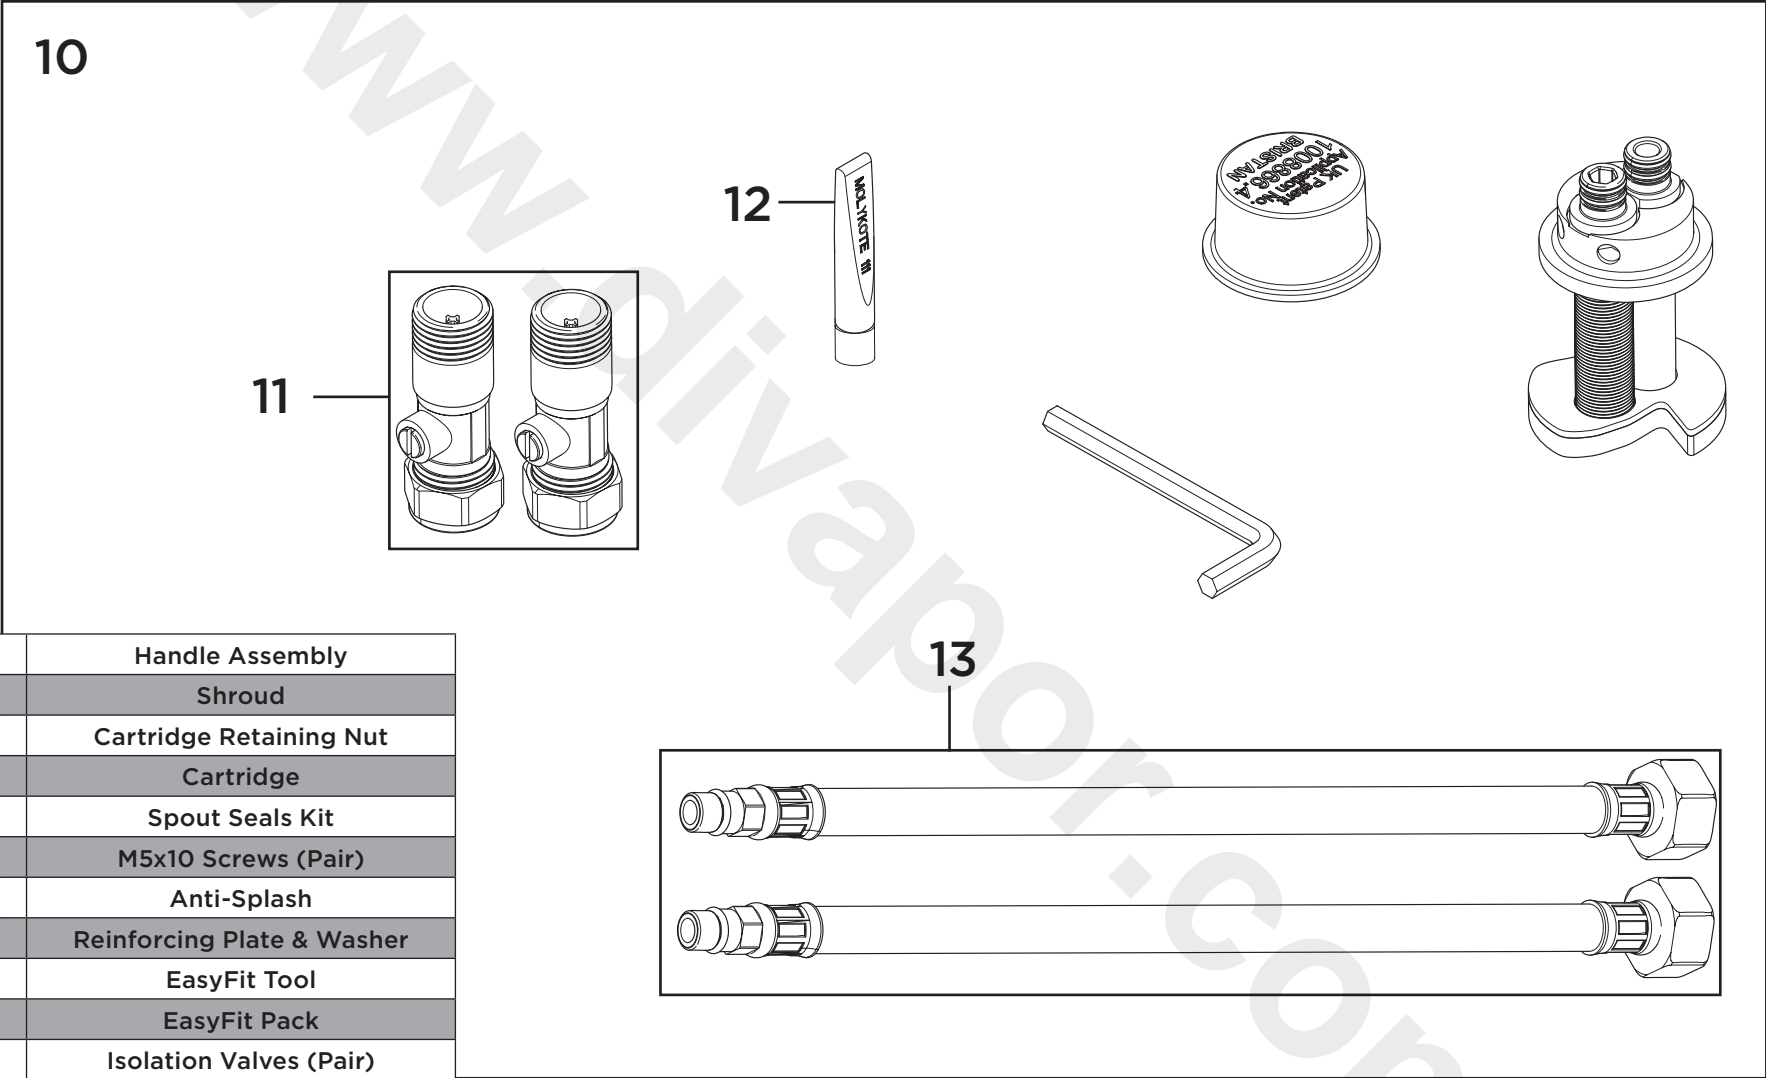

7

6

1	Handle Assembly
2	Shroud
3	Cartridge Retaining Nut
4	Cartridge
5	Spout Seals Kit
6	M5x10 Screws (Pair)
7	Anti-Splash
8	Reinforcing Plate & Washer
9	EasyFit Tool
10	EasyFit Pack
11	Isolation Valves (Pair)
12	Molykote Grease
13	1/2" BSP Flexible Tails (Pair)

**Product Code:** RU SNK EF C  
**Revision:** D2

1	Handle Assembly
2	Shroud
3	Cartridge Retaining Nut
4	Cartridge
5	Spout Seals Kit
6	M5x10 Screws (Pair)
7	Anti-Splash
8	Reinforcing Plate & Washer
9	EasyFit Tool
10	EasyFit Pack
11	Isolation Valves (Pair)
12	Molykote Grease
13	1/2" BSP Flexible Tails (Pair)