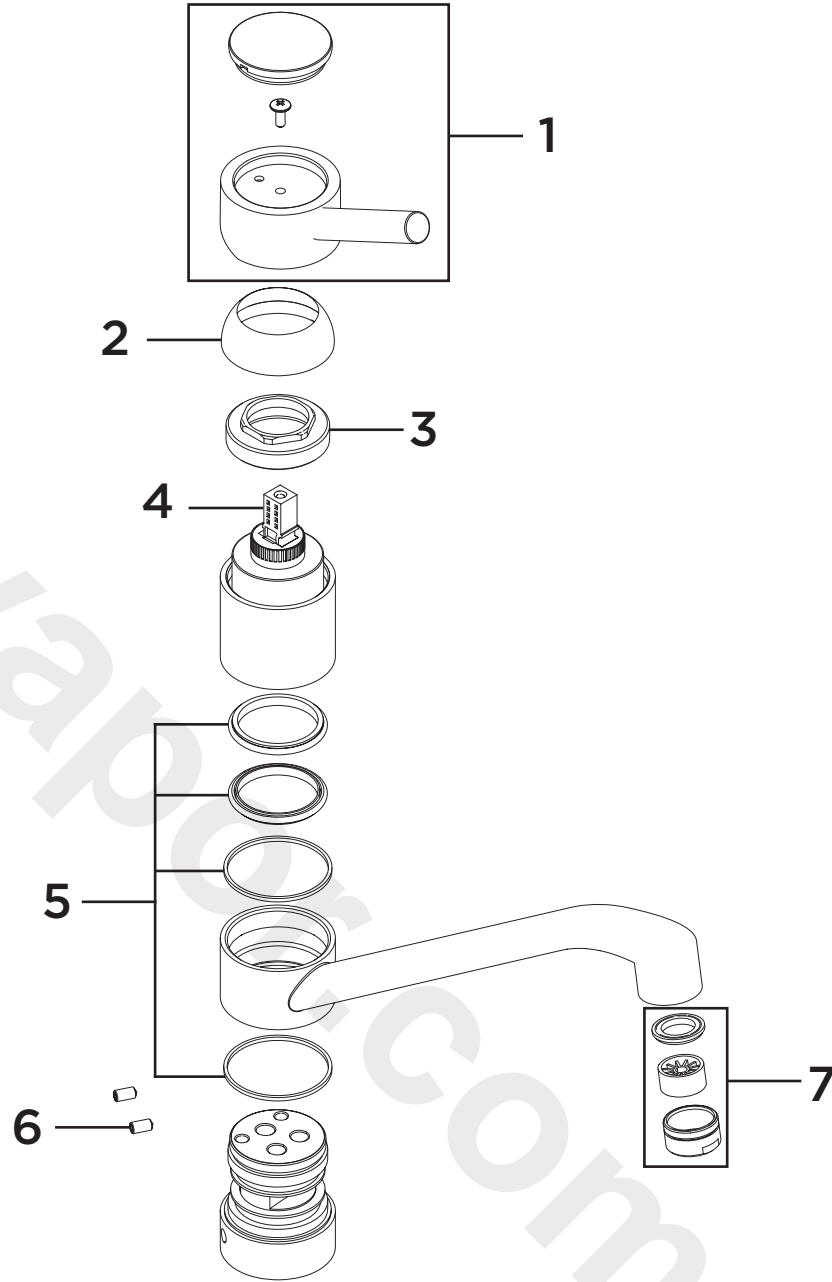

**Product Code:** RU SNK EF C  
**Revision:** D2

8

9

1

2

3

4

5

7

6

1	Handle Assembly
2	Shroud
3	Cartridge Retaining Nut
4	Cartridge
5	Spout Seals Kit
6	M5x10 Screws (Pair)
7	Anti-Splash
8	Reinforcing Plate & Washer
9	EasyFit Tool
10	EasyFit Pack
11	Isolation Valves (Pair)
12	Molykote Grease
13	1/2" BSP Flexible Tails (Pair)

**Product Code:** RU SNK EF C  
**Revision:** D2

1	Handle Assembly
2	Shroud
3	Cartridge Retaining Nut
4	Cartridge
5	Spout Seals Kit
6	M5x10 Screws (Pair)
7	Anti-Splash
8	Reinforcing Plate & Washer
9	EasyFit Tool
10	EasyFit Pack
11	Isolation Valves (Pair)
12	Molykote Grease
13	1/2" BSP Flexible Tails (Pair)